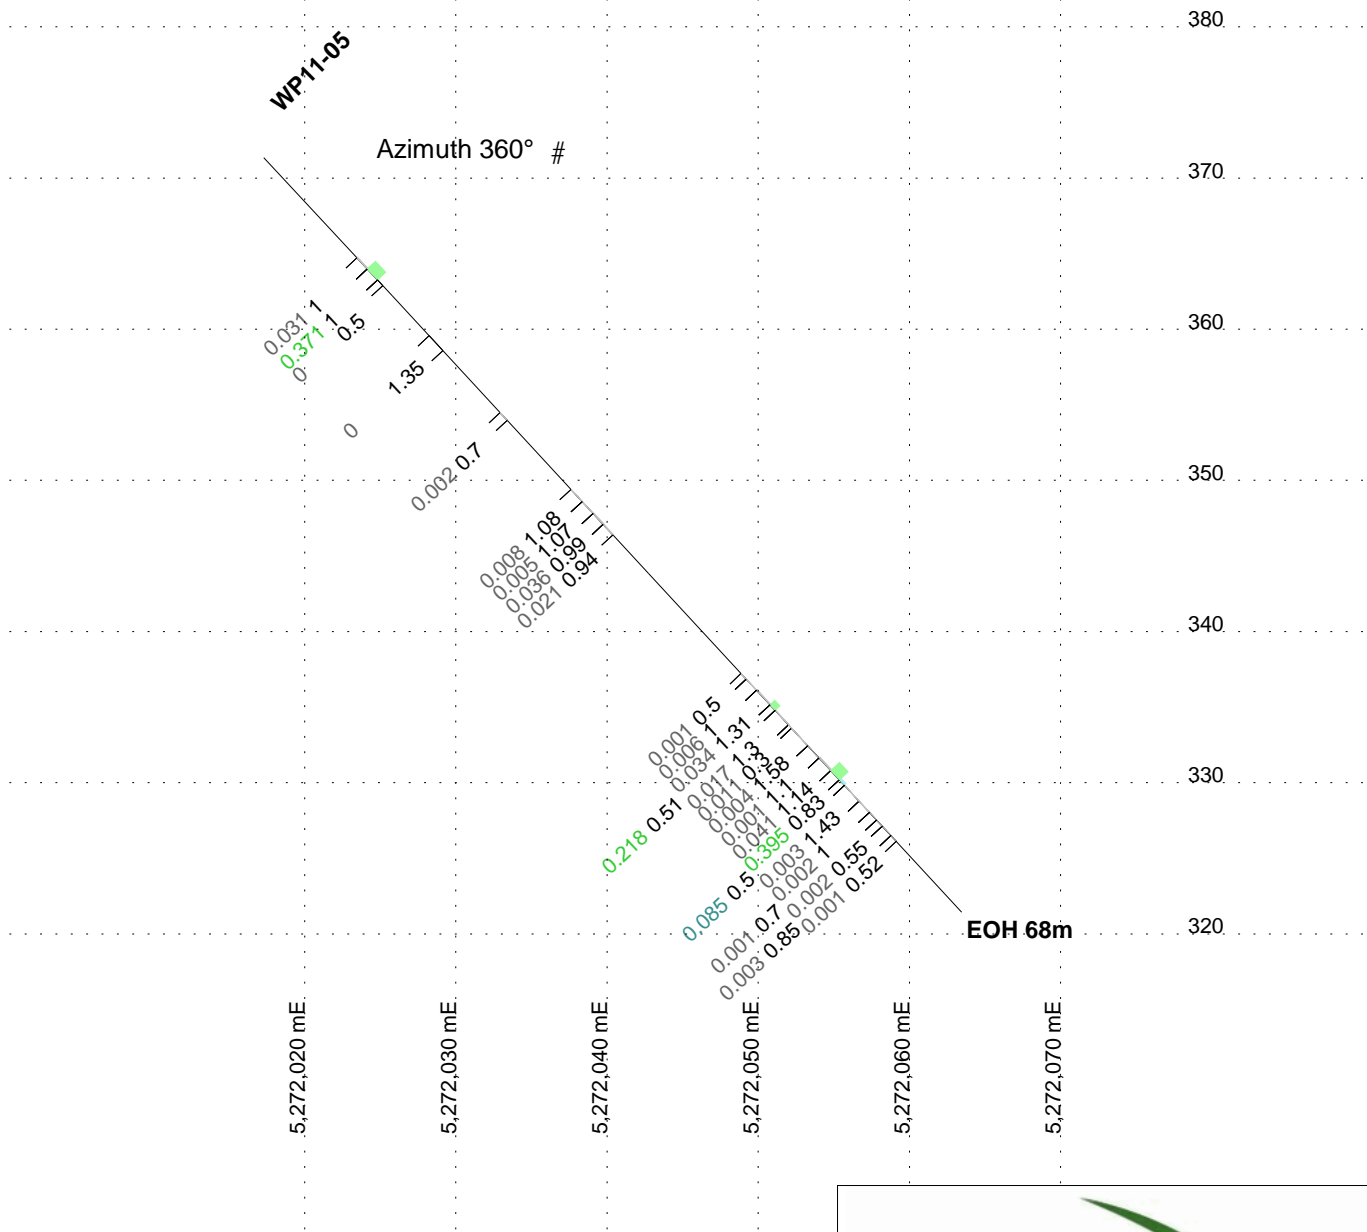

Shining Tree Project

Caswell Cross-section N350a
(Envelope 25m, Looking NNE)

Scale: 1:500	Date: July 2011
--------------	-----------------

Drawn by: IT	Figure: 2
--------------	-----------

PLATINEX
The Quest for a Greener Planet

Shining Tree Project

Caswell Cross-section N000
(Envelope 25m, Looking WNW)

Scale: 1:500	Date: July 2011
Drawn by: IT	Figure: 4

Shining Tree Project

Caswell Cross-section N015
(Envelope 25m, Looking West)

Scale: 1:500

Date: July 2011

Drawn by: IT

Figure: 5

Shining Tree Project

**Caswell Cross-section N075
(Envelope 25m, Looking WSW)**

Scale: 1:500

Date: July 2011

Drawn by: IT

Figure: 6