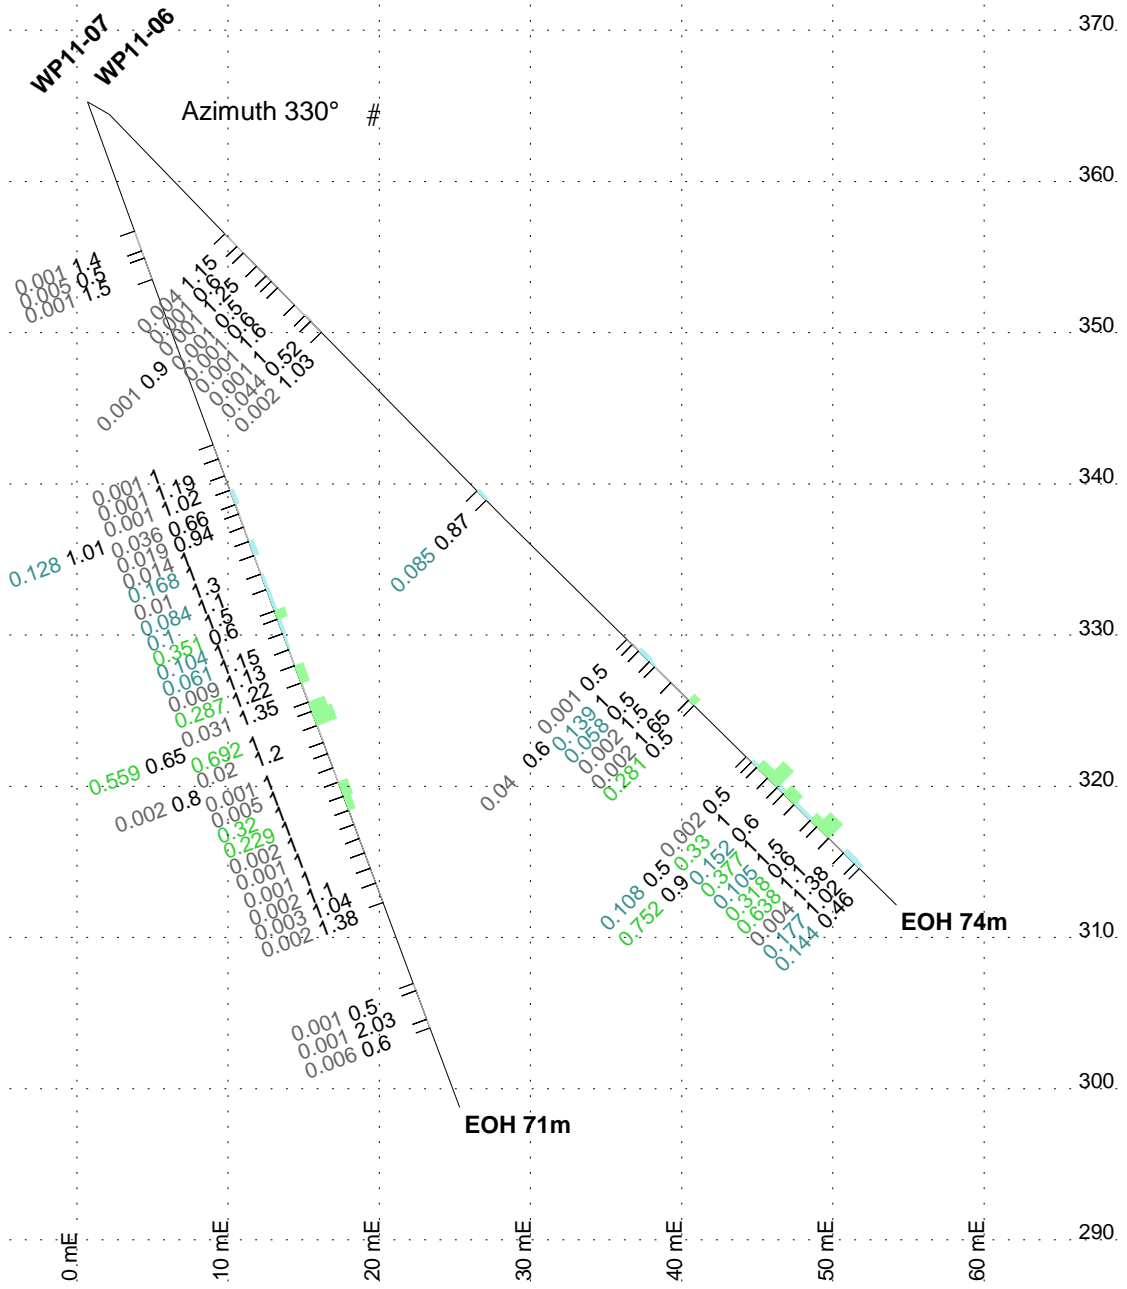

Shining Tree Project

Caswell Cross-section N350a
(Envelope 25m, Looking NNE)

Scale: 1:500	Date: July 2011
--------------	-----------------

Drawn by: IT	Figure: 2
--------------	-----------

PLATINEX
The Quest for a Greener Planet

Shining Tree Project

Caswell Cross-section N000
(Envelope 25m, Looking WNW)

Scale: 1:500	Date: July 2011
Drawn by: IT	Figure: 4

Shining Tree Project

Caswell Cross-section N015
(Envelope 25m, Looking West)

Scale: 1:500

Date: July 2011

Drawn by: IT

Figure: 5

Shining Tree Project

**Caswell Cross-section N075
(Envelope 25m, Looking WSW)**

Scale: 1:500

Date: July 2011

Drawn by: IT

Figure: 6